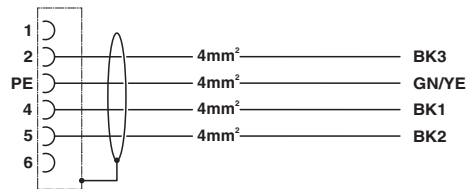

Circuit diagram