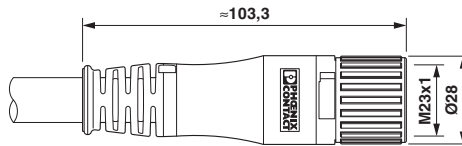

Cable specifications

Type of cable	Ölflex Control TM
Shielded	yes
Cable structure	4G4
Cable structure (AWG)	Ölflex Control TM CY 4G4
External cable diameter	12.3 mm
Outer sheath, material	PVC
Material wire insulation	PVC
External sheath, color	gray RAL 7001
Nominal voltage, cable	600 V
Test voltage	2 kV
Rated current	34 A
Ambient temperature for fixed installation	-40 °C ... 90 °C

EAC

Cable plug in molded plastic - K-3E - OE/5,0-A00/M23 F8 - 1619622

Approvals

Drawings

Schematic diagram

Do not use pin 1 and 6

Dimensional drawing

Dimensional drawing

Circuit diagram

Contact assignment of M23 plugs/sockets